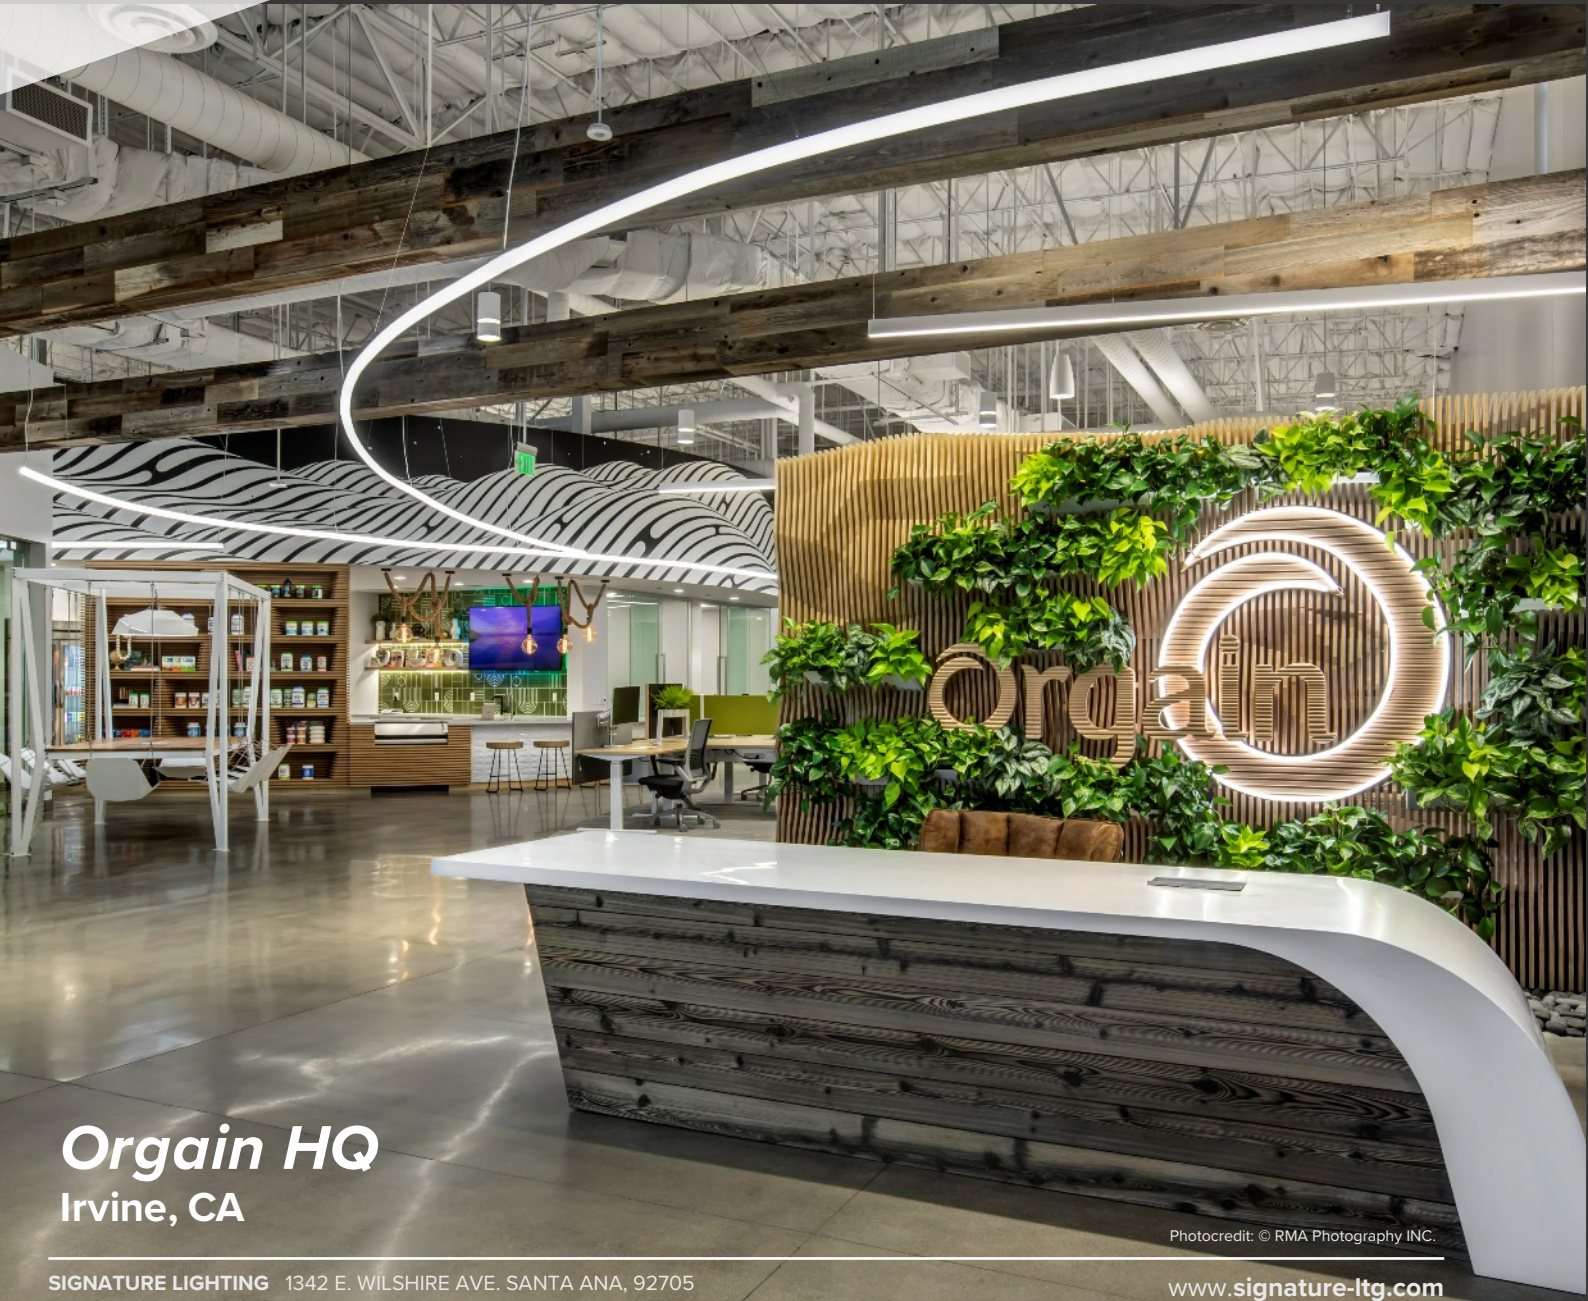

**SIGNATURE
LIGHTING**

Bachetta Piatto

Bendable Acrylic Tubes

Orgain HQ
Irvine, CA

Photocredit: © RMA Photography INC.

SIGNATURE LIGHTING 1342 E. WILSHIRE AVE. SANTA ANA, 92705

www.signature-ltg.com

© 2021 Signature Lighting INC All rights reserved.

Bachetta Piatto

Signature's Piatto Series consists of linear acrylic tube and a remote driver. These tubes can be in continuous runs and be bent into custom radiuses to bring more freedom to the design. These tubes have no visible backing and have a uniform glow throughout the fixture.